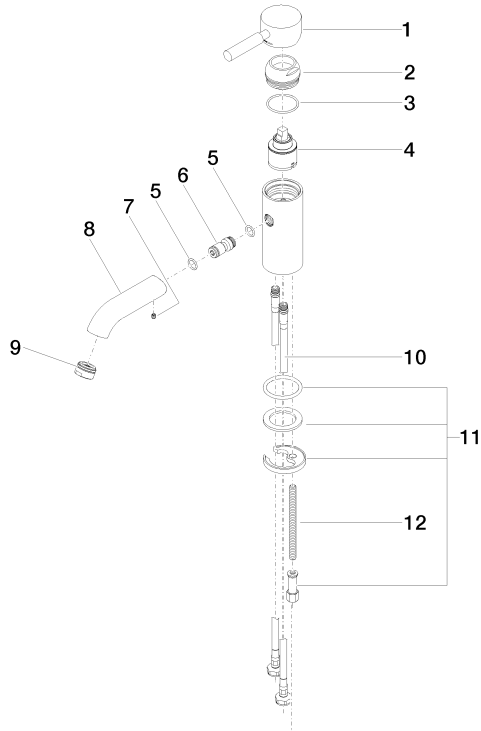

EDITION PRO GRANDE Single-lever basin mixer without pop-up waste - Chrome

33 522 626

- 130mm projection
- fixed spout
- circular, air-enriched flow
- height of mixer 142 mm
- height up to aerator 51 mm
- hole diameter 35 mm
- 2x screw-in M 10 x 1 pressure hose, leak-tested
- max. flow 7 l/min
- lead-free

	Chrome	33 522 626-00
	Matte Black	33 522 626-33
	Brushed Chrome	33 522 626-93

EDITION PRO GRANDE Single-lever basin mixer without pop-up waste - Chrome

33 522 626
mm [inches]

Flow rate chart

Certificates

WRAS_1805123. LGA_9389.

**EDITION PRO GRANDE Single-lever basin mixer without pop-up waste -
Chrome**

33 522 626

Spare parts list

No.	Item Number	Name	Quantity used	Delivery time
1	90 20 62 047 00-00	handle	1	10
2	09 28 30 016-00	cover	1	10
3	09 14 10 134 90	seal	1	2
4	90 15 05 045 00 90	cartridge	1	2
5	09 14 10 003 90	seal	1	2
6	09 24 04 025 10 90	nipple	1	2
7	90 31 11 030 00 90	pin	1	2
8	09 11 06 063 10-00	spout	1	10
9	90 23 01 118 01-00	aerator	1	10
10	04 30 04 104 00 90	hose	2	2
11	04 30 11 038 00 90	fixing set	1	2
12	09 31 11 012 90	pin	1	2