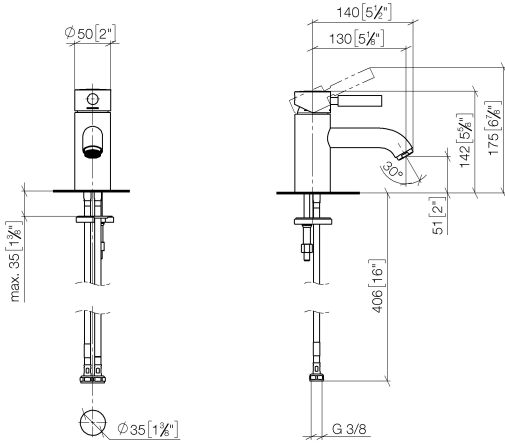

EDITION PRO GRANDE Single-lever basin mixer without pop-up waste - Chrome

33 522 626

- 130mm projection
- fixed spout
- circular, air-enriched flow
- height of mixer 142 mm
- height up to aerator 51 mm
- hole diameter 35 mm
- 2x screw-in M 10 x 1 pressure hose, leak-tested
- max. flow 7 l/min
- lead-free

	Chrome	33 522 626-00
	Matte Black	33 522 626-33
	Brushed Chrome	33 522 626-93

EDITION PRO GRANDE Single-lever basin mixer without pop-up waste - Chrome

33 522 626
mm [inches]

Flow rate chart

Certificates

WRAS_1805123. LGA_9389.

**EDITION PRO GRANDE Single-lever basin mixer without pop-up waste -
Chrome**

33 522 626

Spare parts list

No.	Item Number	Name	Quantity used	Delivery time
1	90 20 62 047 00-00	handle	1	10
2	09 28 30 016-00	cover	1	10
3	09 14 10 134 90	seal	1	2
4	90 15 05 045 00 90	cartridge	1	2
5	09 14 10 003 90	seal	1	2
6	09 24 04 025 10 90	nipple	1	2
7	90 31 11 030 00 90	pin	1	2
8	09 11 06 063 10-00	spout	1	10
9	90 23 01 118 01-00	aerator	1	10
10	04 30 04 104 00 90	hose	2	2
11	04 30 11 038 00 90	fixing set	1	2
12	09 31 11 012 90	pin	1	2