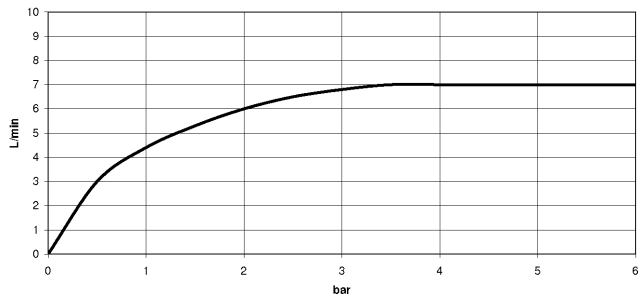

EDITION PRO GRANDE Single-lever basin mixer without pop-up waste - Chrome

33 522 626

- 130mm projection
- fixed spout
- circular, air-enriched flow
- height of mixer 142 mm
- height up to aerator 51 mm
- hole diameter 35 mm
- 2x screw-in M 10 x 1 pressure hose, leak-tested
- max. flow 7 l/min
- lead-free

	Chrome	33 522 626-00
	Matte Black	33 522 626-33
	Brushed Chrome	33 522 626-93

EDITION PRO GRANDE Single-lever basin mixer without pop-up waste - Chrome

33 522 626
mm [inches]

Flow rate chart

Certificates